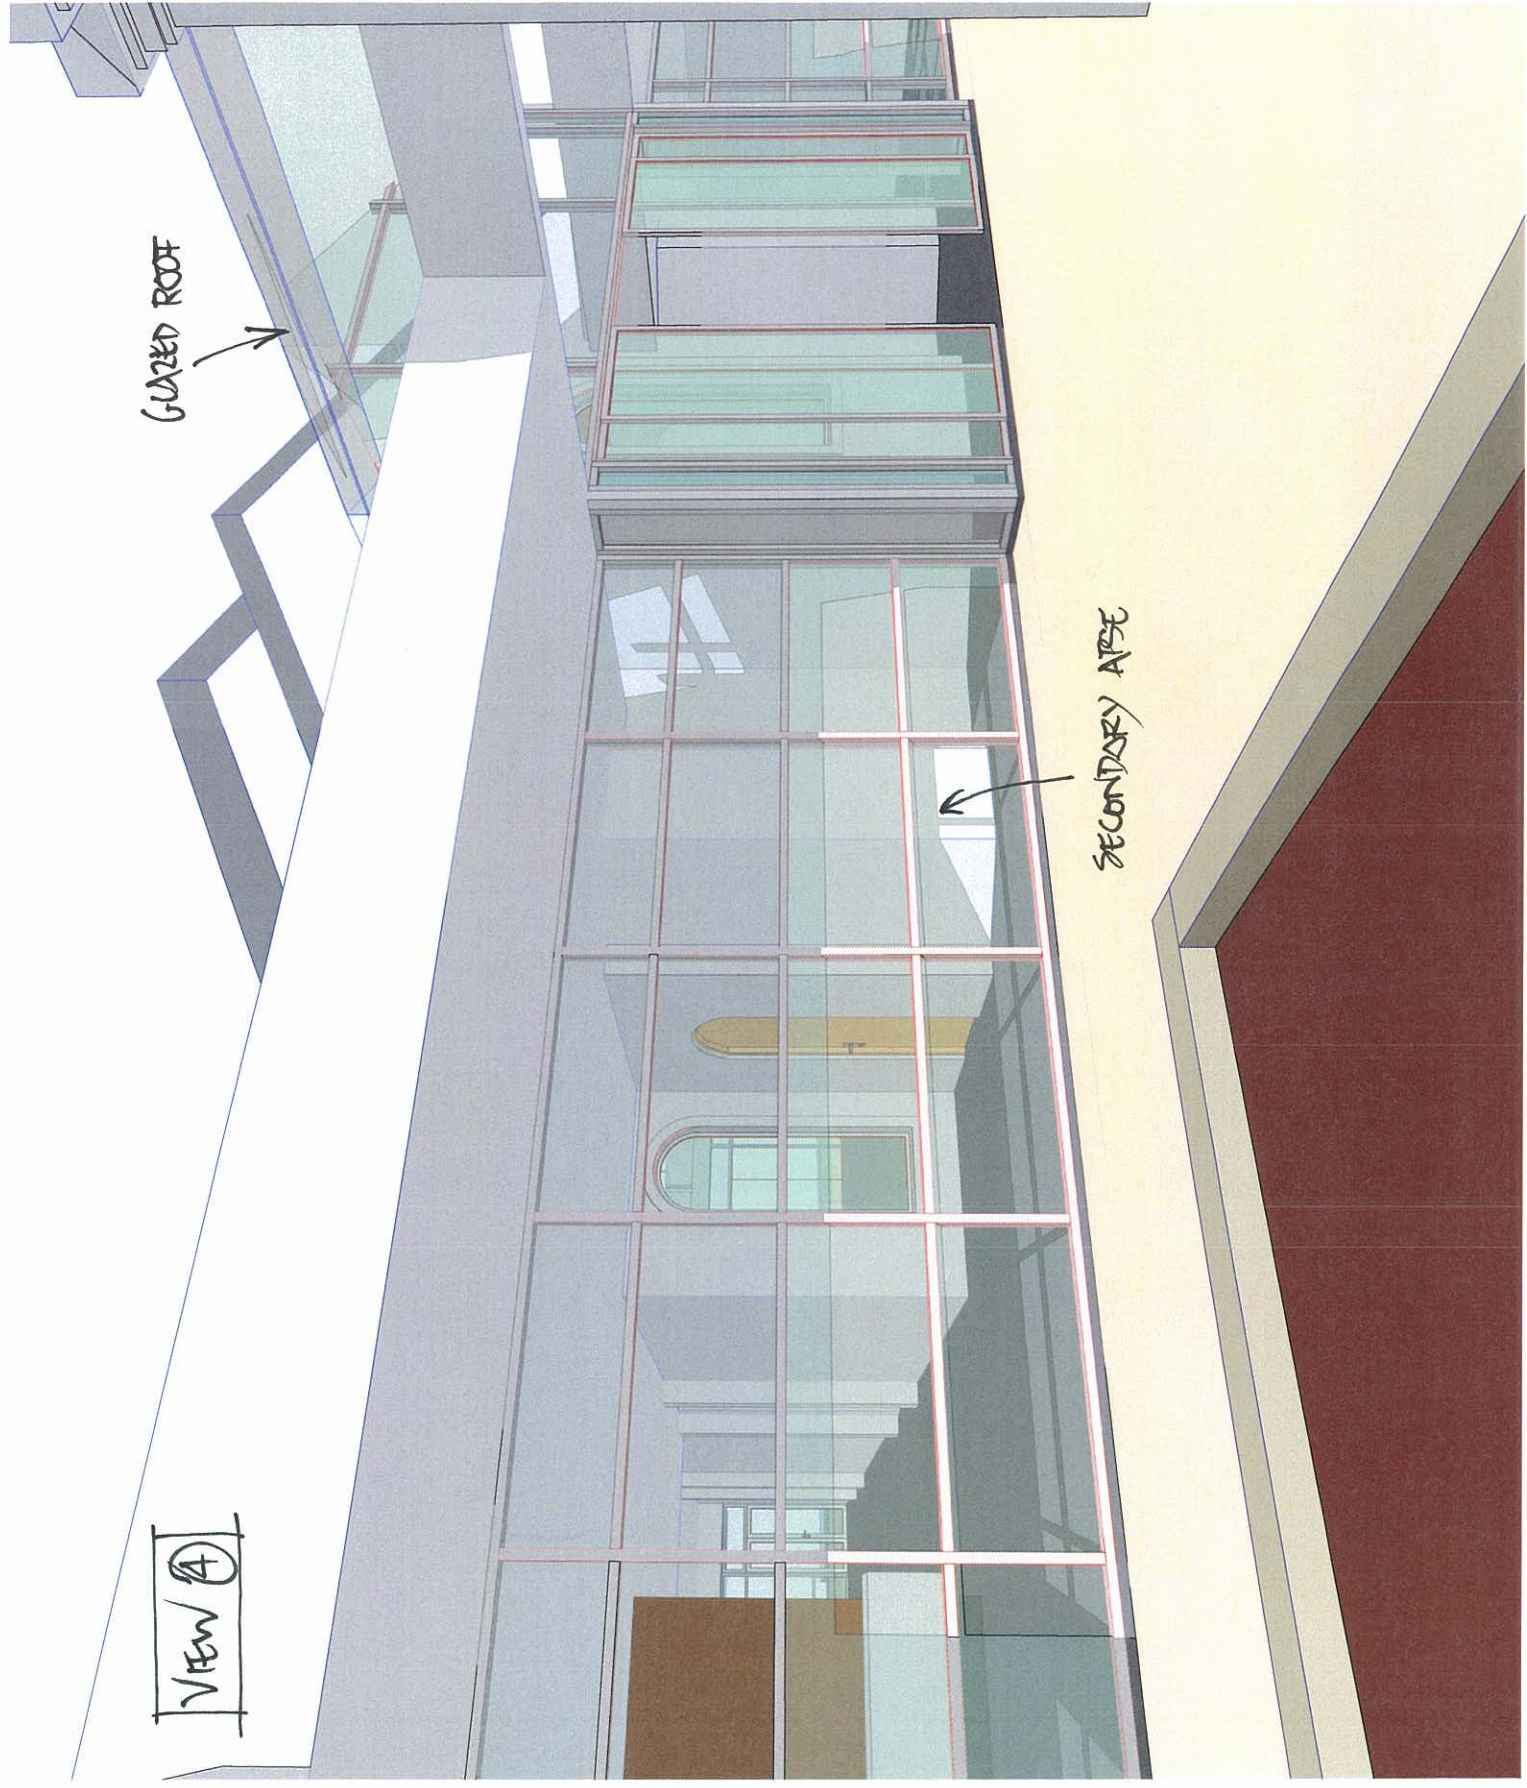

VIEW ①

FULL LENGTH
GLAZING

BLADE REMOVED

ROOF PITCH
REVERSED

View 2

GLAZED ROOF
CONNECTING
TOWER &
CHAPEL

BLADE REMOVED
(MAYBE REMOVE
THIS ONE?)

ROOF PITCH
REVERSED
FULL LENGTH
GLAZING

COLLEGE RECEPTION
ENTRY

VIEW 3

SLIDING GLASS DOOR

GLAZED ROOF

RECEPTION DESK

VIEW ④

GLAZED ROOF

SECONDARY AISLE

MAIN APBE

GLAZED ROOF

SWINGING GLASS DOOR

ii.

VIEW (5)