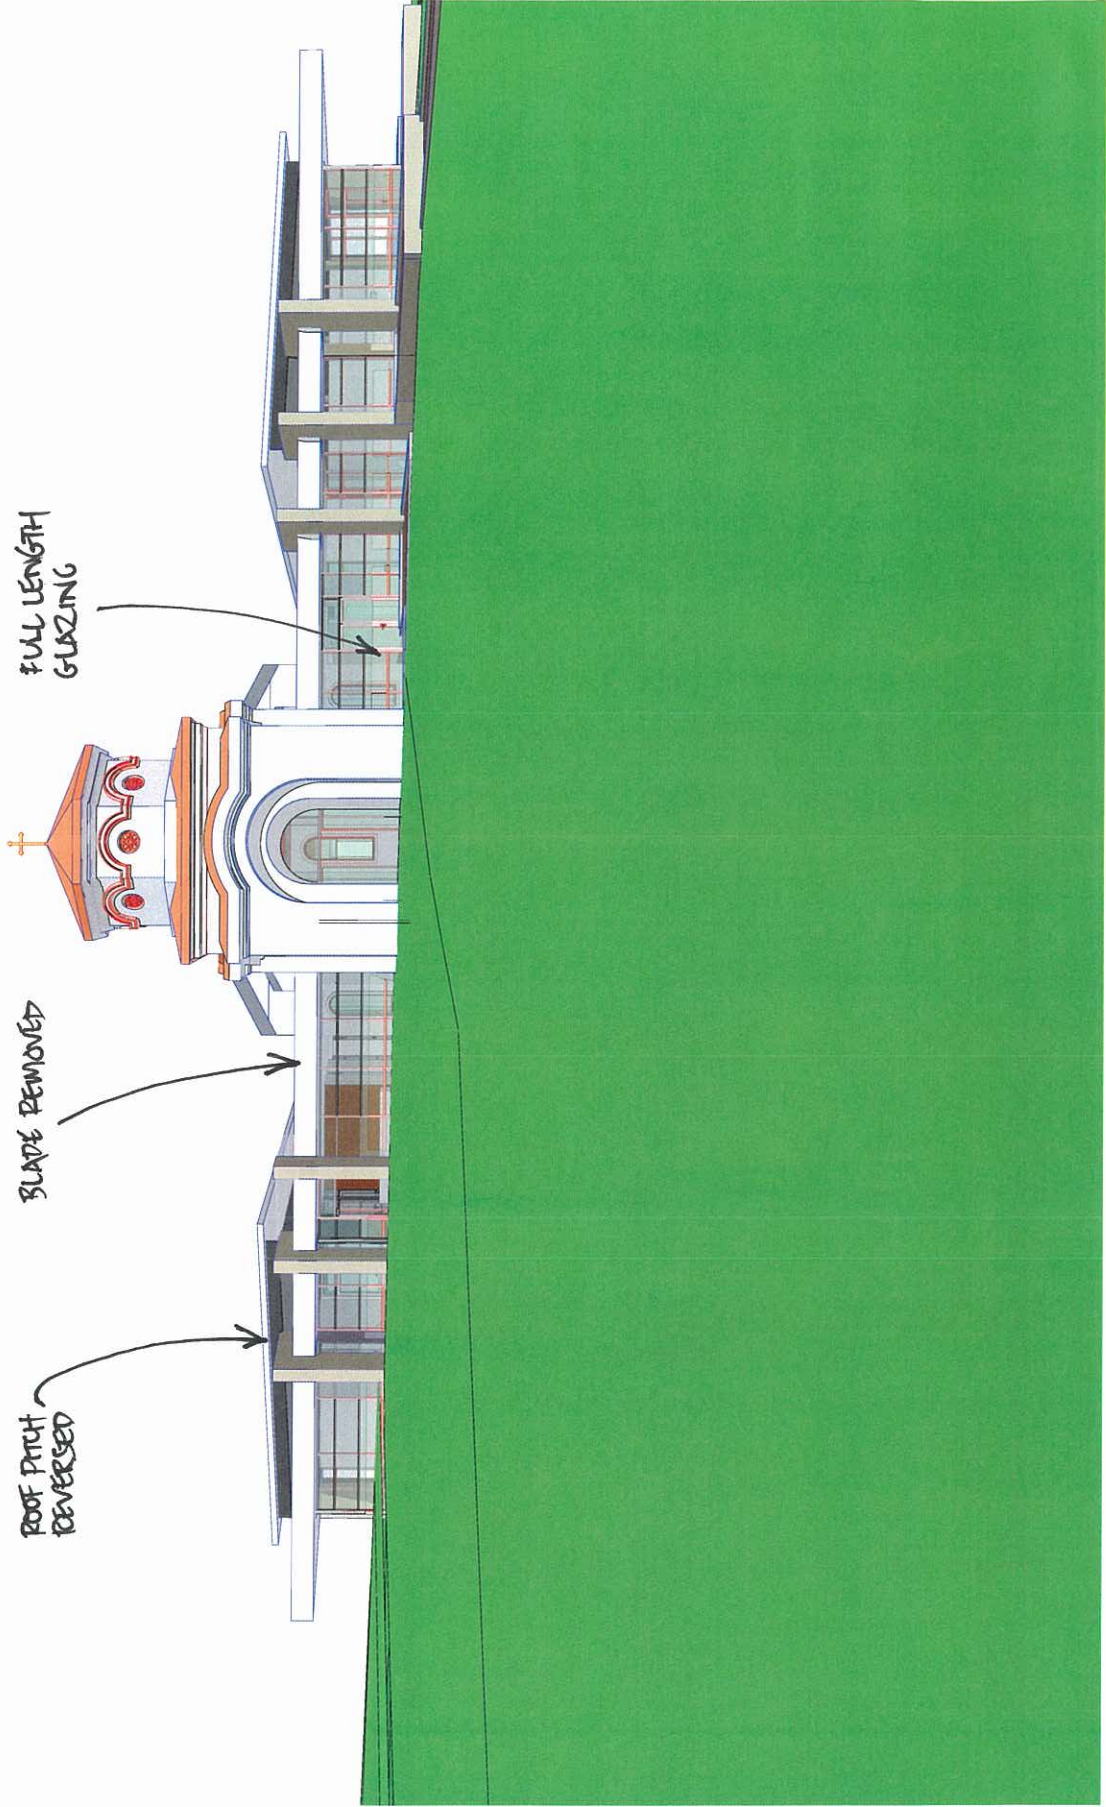

VIEW ①

FULL LENGTH
GLAZING

BLADE REMOVED

ROOF PITCH
REVERSED

View 2

GLAZED ROOF
CONNECTING
TOWER &
CHAPEL

BLADE REMOVED
(MAYBE REMOVE
THIS ONE?)

ROOF PITCH
REVERSED
FULL LENGTH
GLAZING

COLLEGE RECEPTION
ENTRY

VIEW 3

SLIDING GLASS DOOR

GLAZED ROOF

RECEPTION DESK

VIEW ④

GLAZED ROOF

SECONDARY AISLE

MAIN APBE

GLAZED ROOF

SWINGING GLASS DOOR

ii.

VIEW (5)